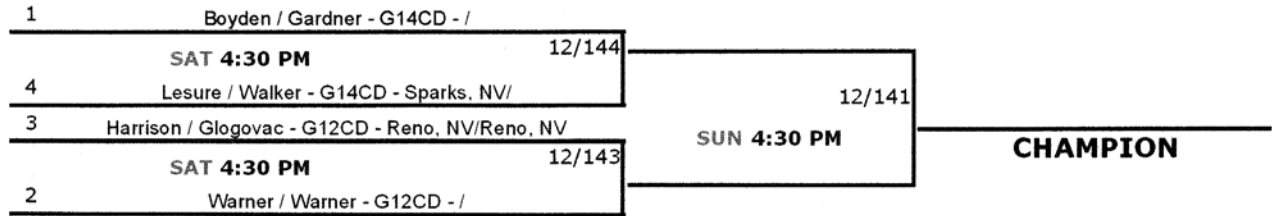

# Girls Doubles 12 / 14 girls doubles Single Elimination

Powered by [R2 Sports Virtual Tournament Bracket Pro](#)

R2 sports.com 