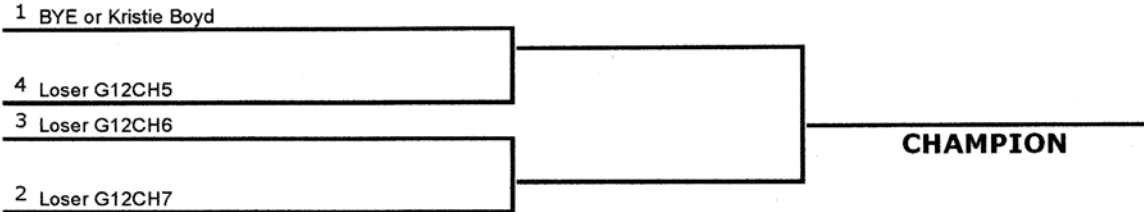

# Girl's Singles 12 and Under Challenger Consolati

Elimination Dropdown

Powered by [R2 Sports Virtual Tournament Bracket Pro](#)

R2 sports