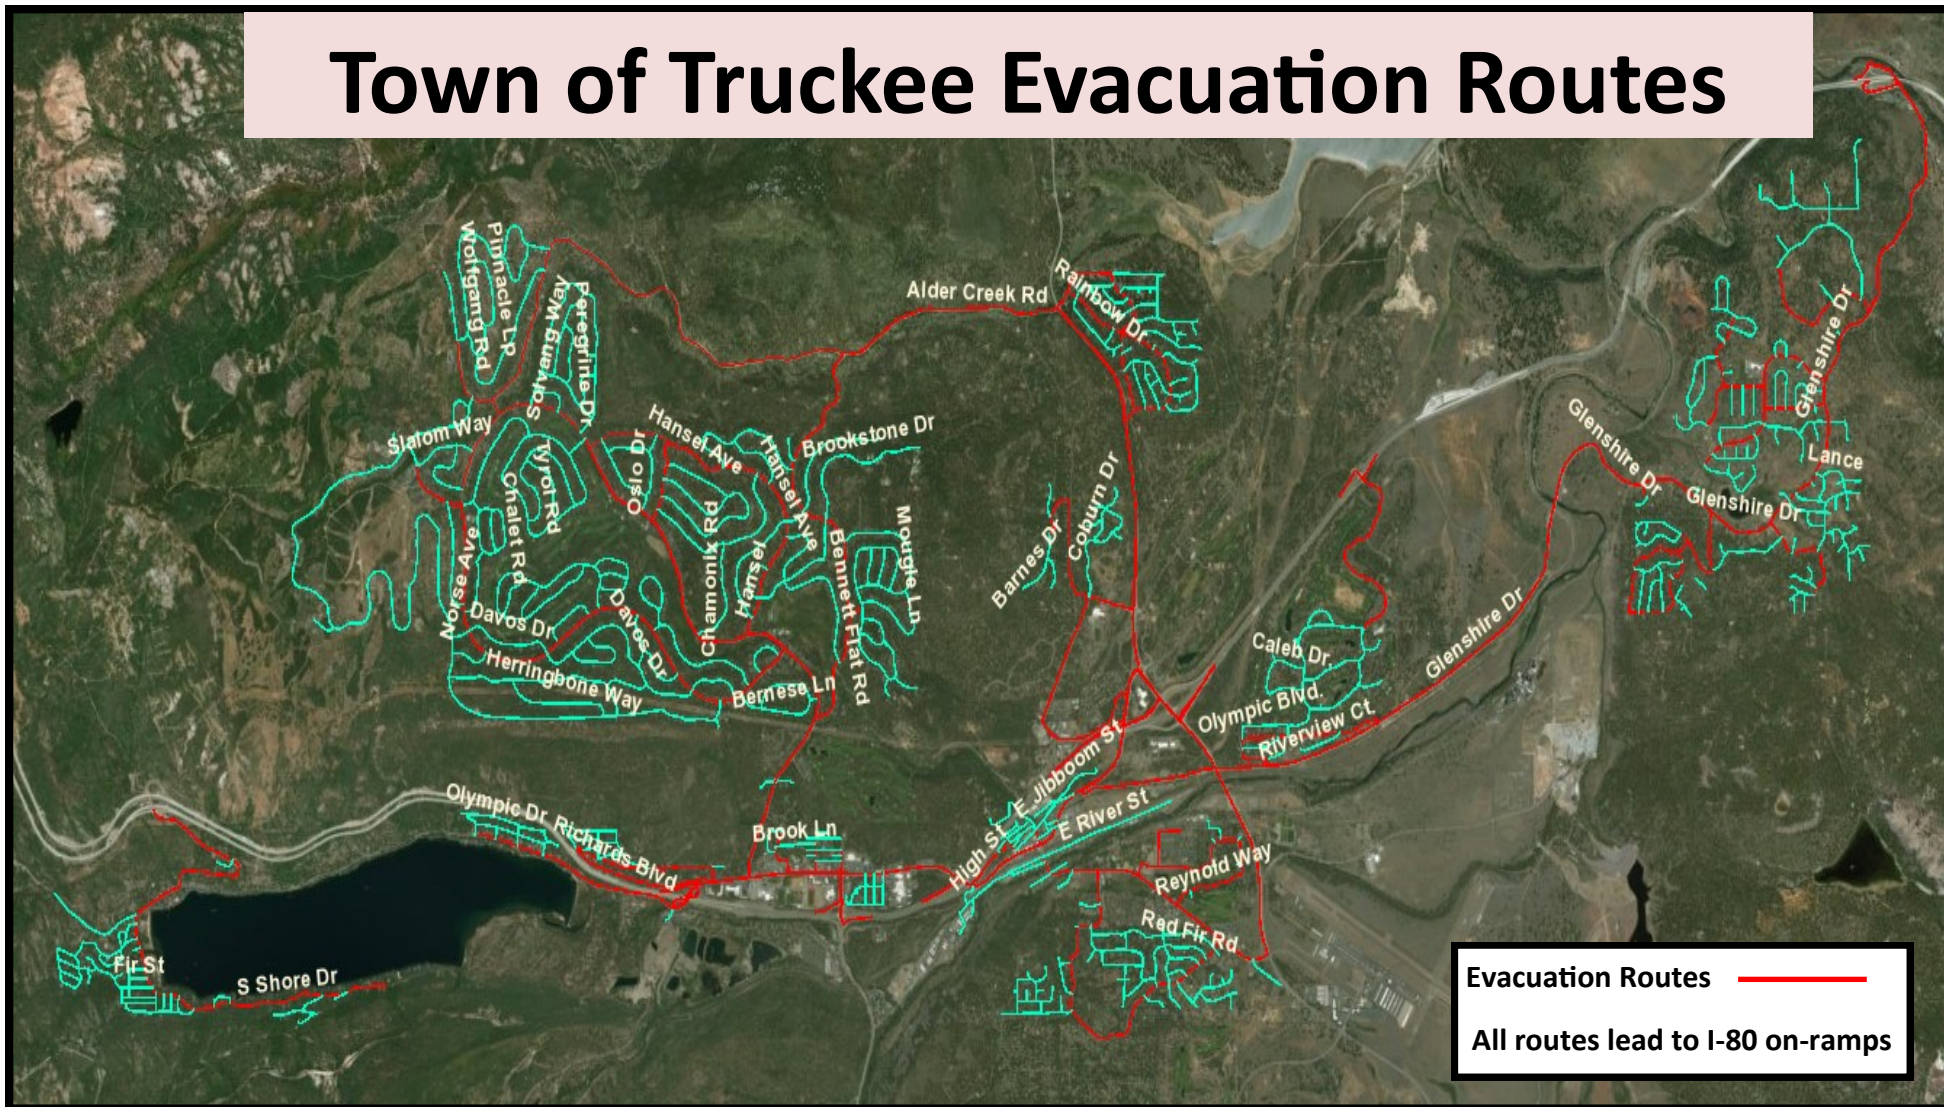

Town of Truckee Evacuation Routes

- Be prepared for evacuation before the incident occurs.
- Go to [Ready, Set, Go —Wildfire is Coming](http://www.readyforwildfire.org/Ready-Set-Go-Campaign/) (<http://www.readyforwildfire.org/Ready-Set-Go-Campaign/>)
- Have a plan, know the routes, and have a bag pre-packed with medications, important papers, and clothes for 3 days.
- Don't forget to prepare for your pets.

Notification systems are not perfect and are not guaranteed to work in an emergency.

Evacuate if you think you are in danger.