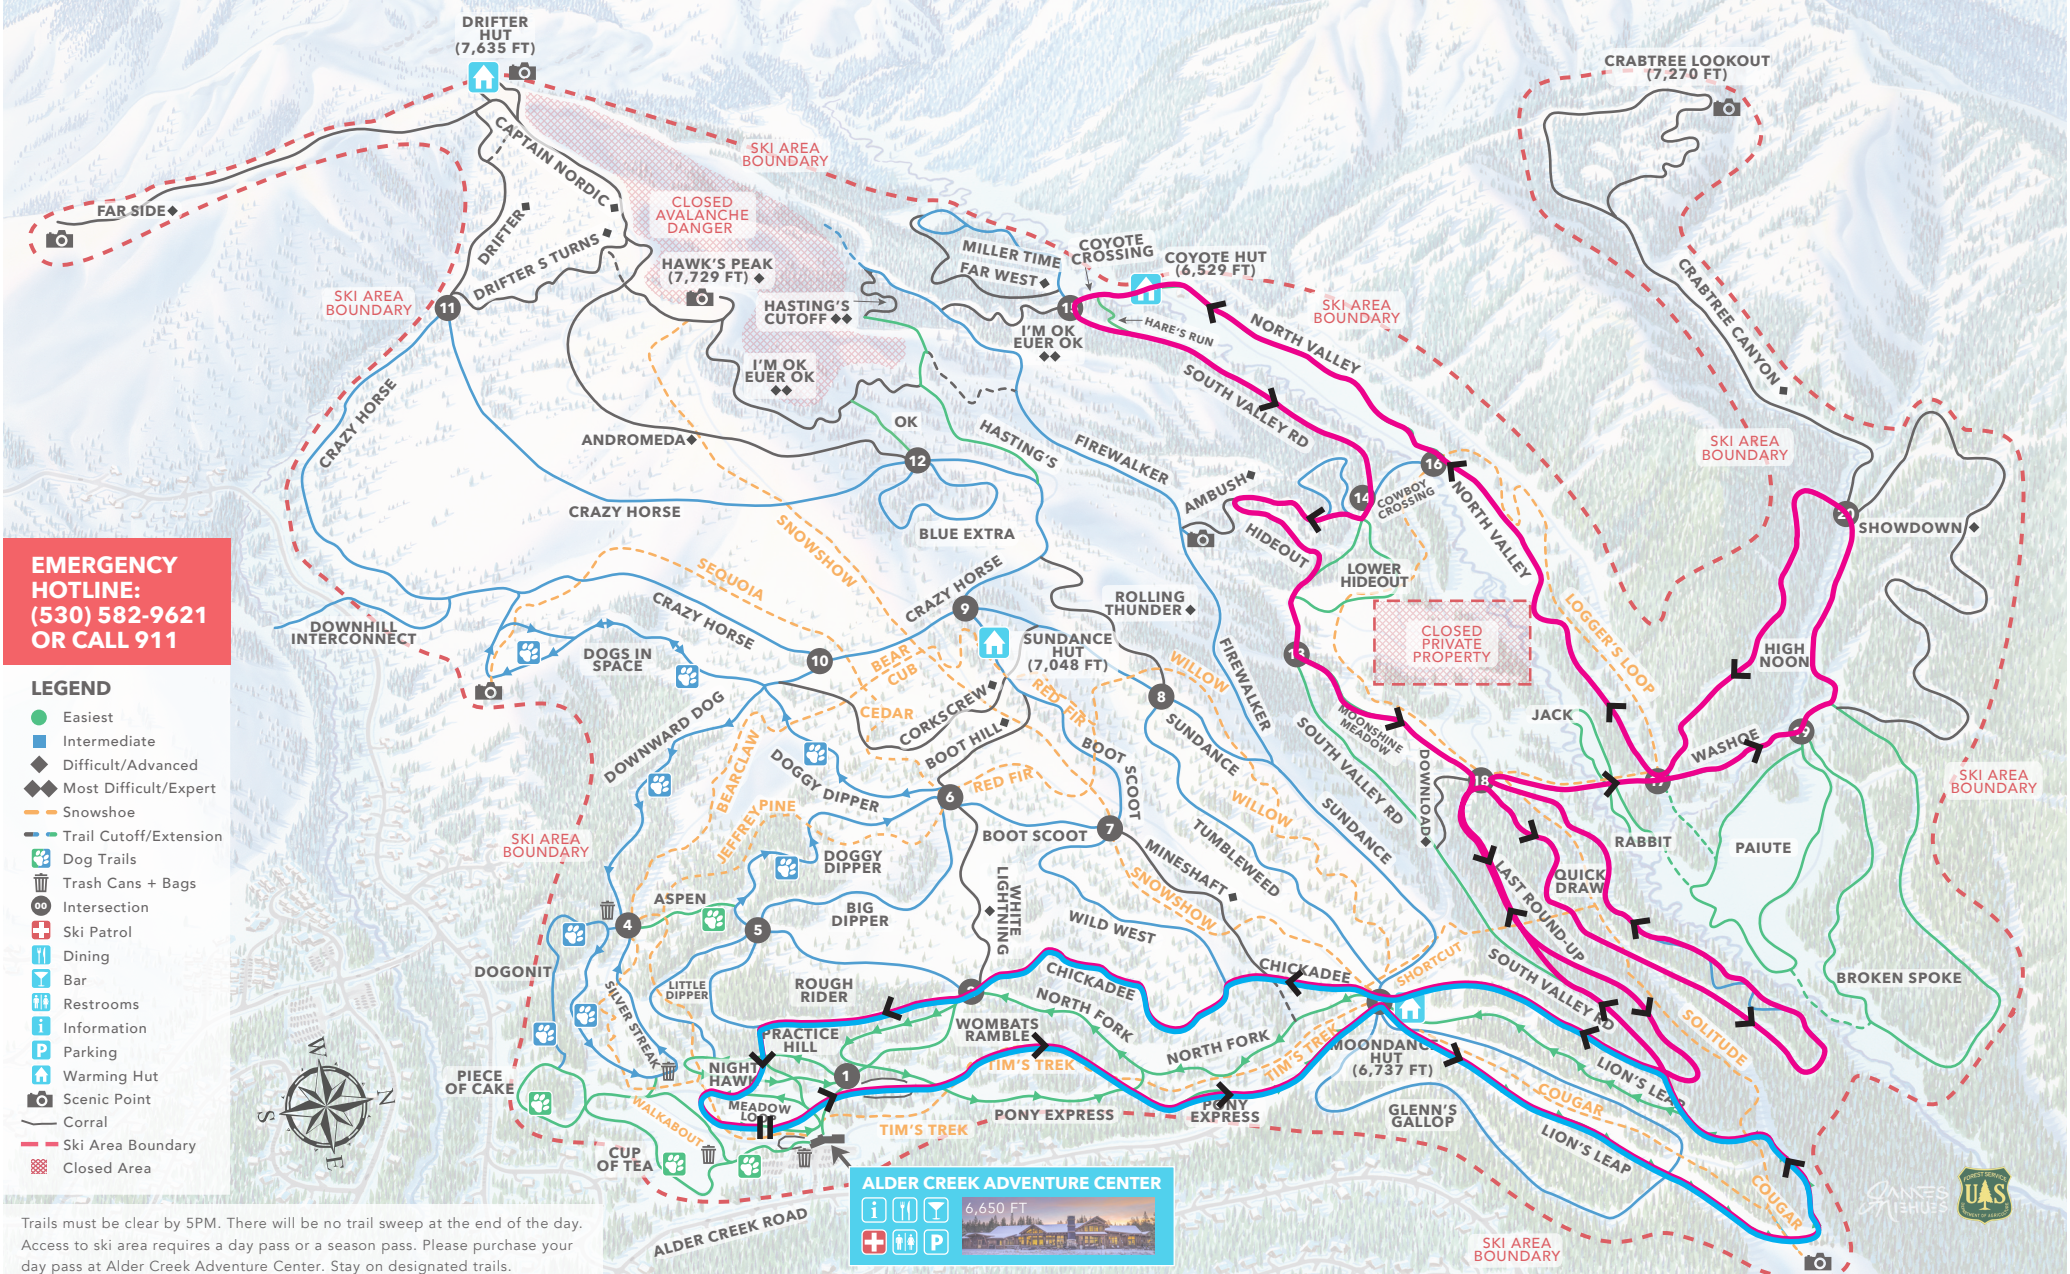

CROSS COUNTRY CENTER

SKOGSLOPPET RACE COURSE

MARCH 17, 2019

COURSE SUBJECT TO CHANGE DEPENDING ON CONDITIONS

EMERGENCY HOTLINE:
 (530) 582-9621
 OR CALL 911

- LEGEND**
- Easiest
 - Intermediate
 - ◆ Difficult/Advanced
 - ◆◆ Most Difficult/Expert
 - Snowshoe
 - Trail Cutoff/Extension
 - Paw Print Dog Trails
 - ♻️ Trash Cans + Bags
 - ⊕ Intersection
 - + Ski Patrol
 - 🍴 Dining
 - 🍷 Bar
 - 🚻 Restrooms
 - i Information
 - P Parking
 - 🏠 Warming Hut
 - 📷 Scenic Point
 - Corral
 - Ski Area Boundary
 - ▨ Closed Area

Trails must be clear by 5PM. There will be no trail sweep at the end of the day. Access to ski area requires a day pass or a season pass. Please purchase your day pass at Alder Creek Adventure Center. Stay on designated trails.

ALDER CREEK ADVENTURE CENTER
 6,650 FT