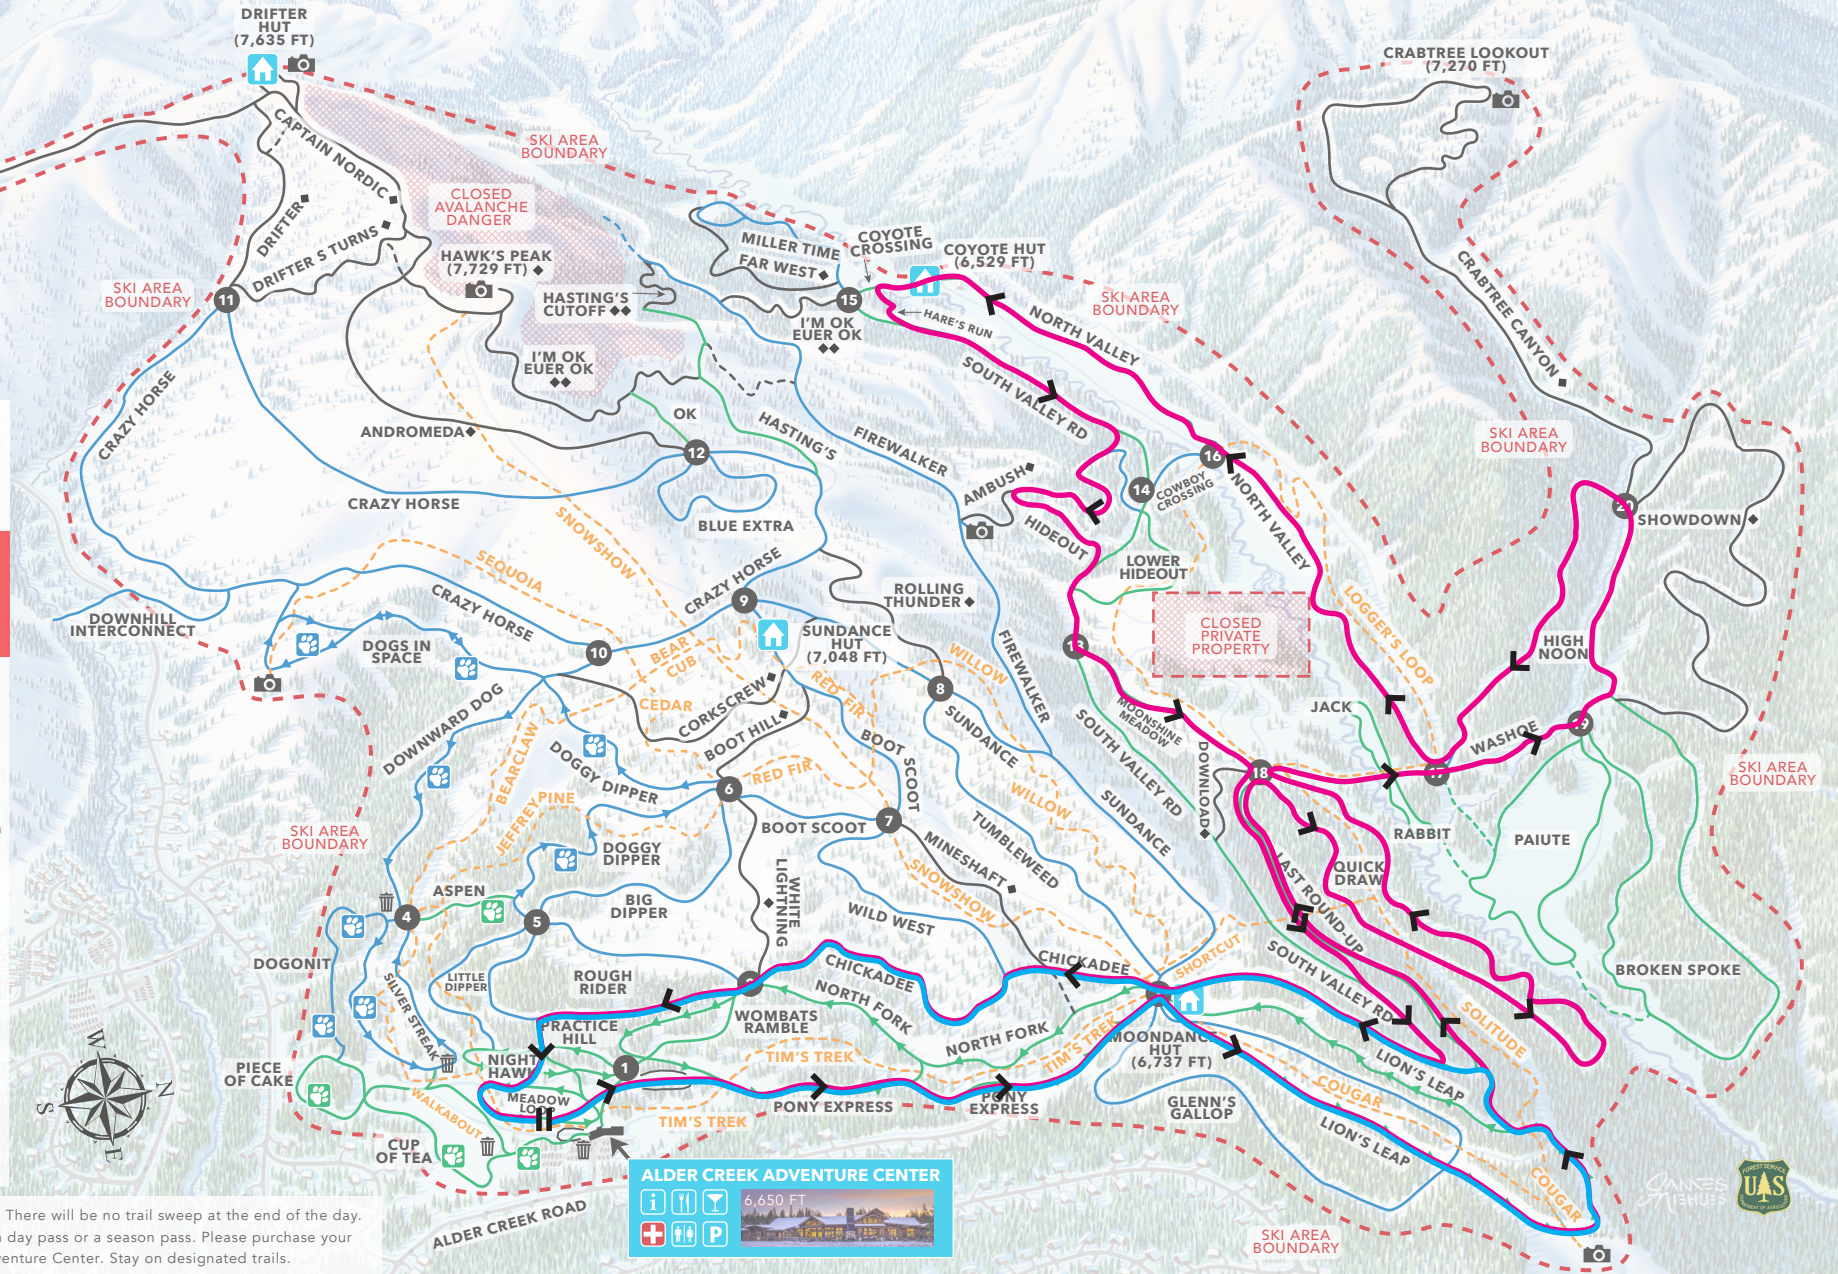

CROSS COUNTRY CENTER

SKOGSLOPPET RACE COURSE MARCH 17, 2019

COURSE SUBJECT TO CHANGE DEPENDING ON CONDITIONS

RACE COURSE

- 16 K
- 3 K

EMERGENCY HOTLINE:
(530) 582-9621
OR CALL 911

LEGEND

- Easiest
- Intermediate
- ◆ Difficult/Advanced
- ◆◆ Most Difficult/Expert
- Snowshoe
- Trail Cutoff/Extension
- 🐕 Dog Trails
- 🗑️ Trash Cans + Bags
- 🚰 Intersection
- 🚑 Ski Patrol
- 🍽️ Dining
- 🍷 Bar
- 🚻 Restrooms
- ℹ️ Information
- 🅅️ Parking
- 🏠 Warming Hut
- 📷 Scenic Point
- Corral
- Ski Area Boundary
- 🚫 Closed Area

Trails must be clear by 5PM. There will be no trail sweep at the end of the day. Access to ski area requires a day pass or a season pass. Please purchase your day pass at Alder Creek Adventure Center. Stay on designated trails.

ALDER CREEK ADVENTURE CENTER
6,650 FT