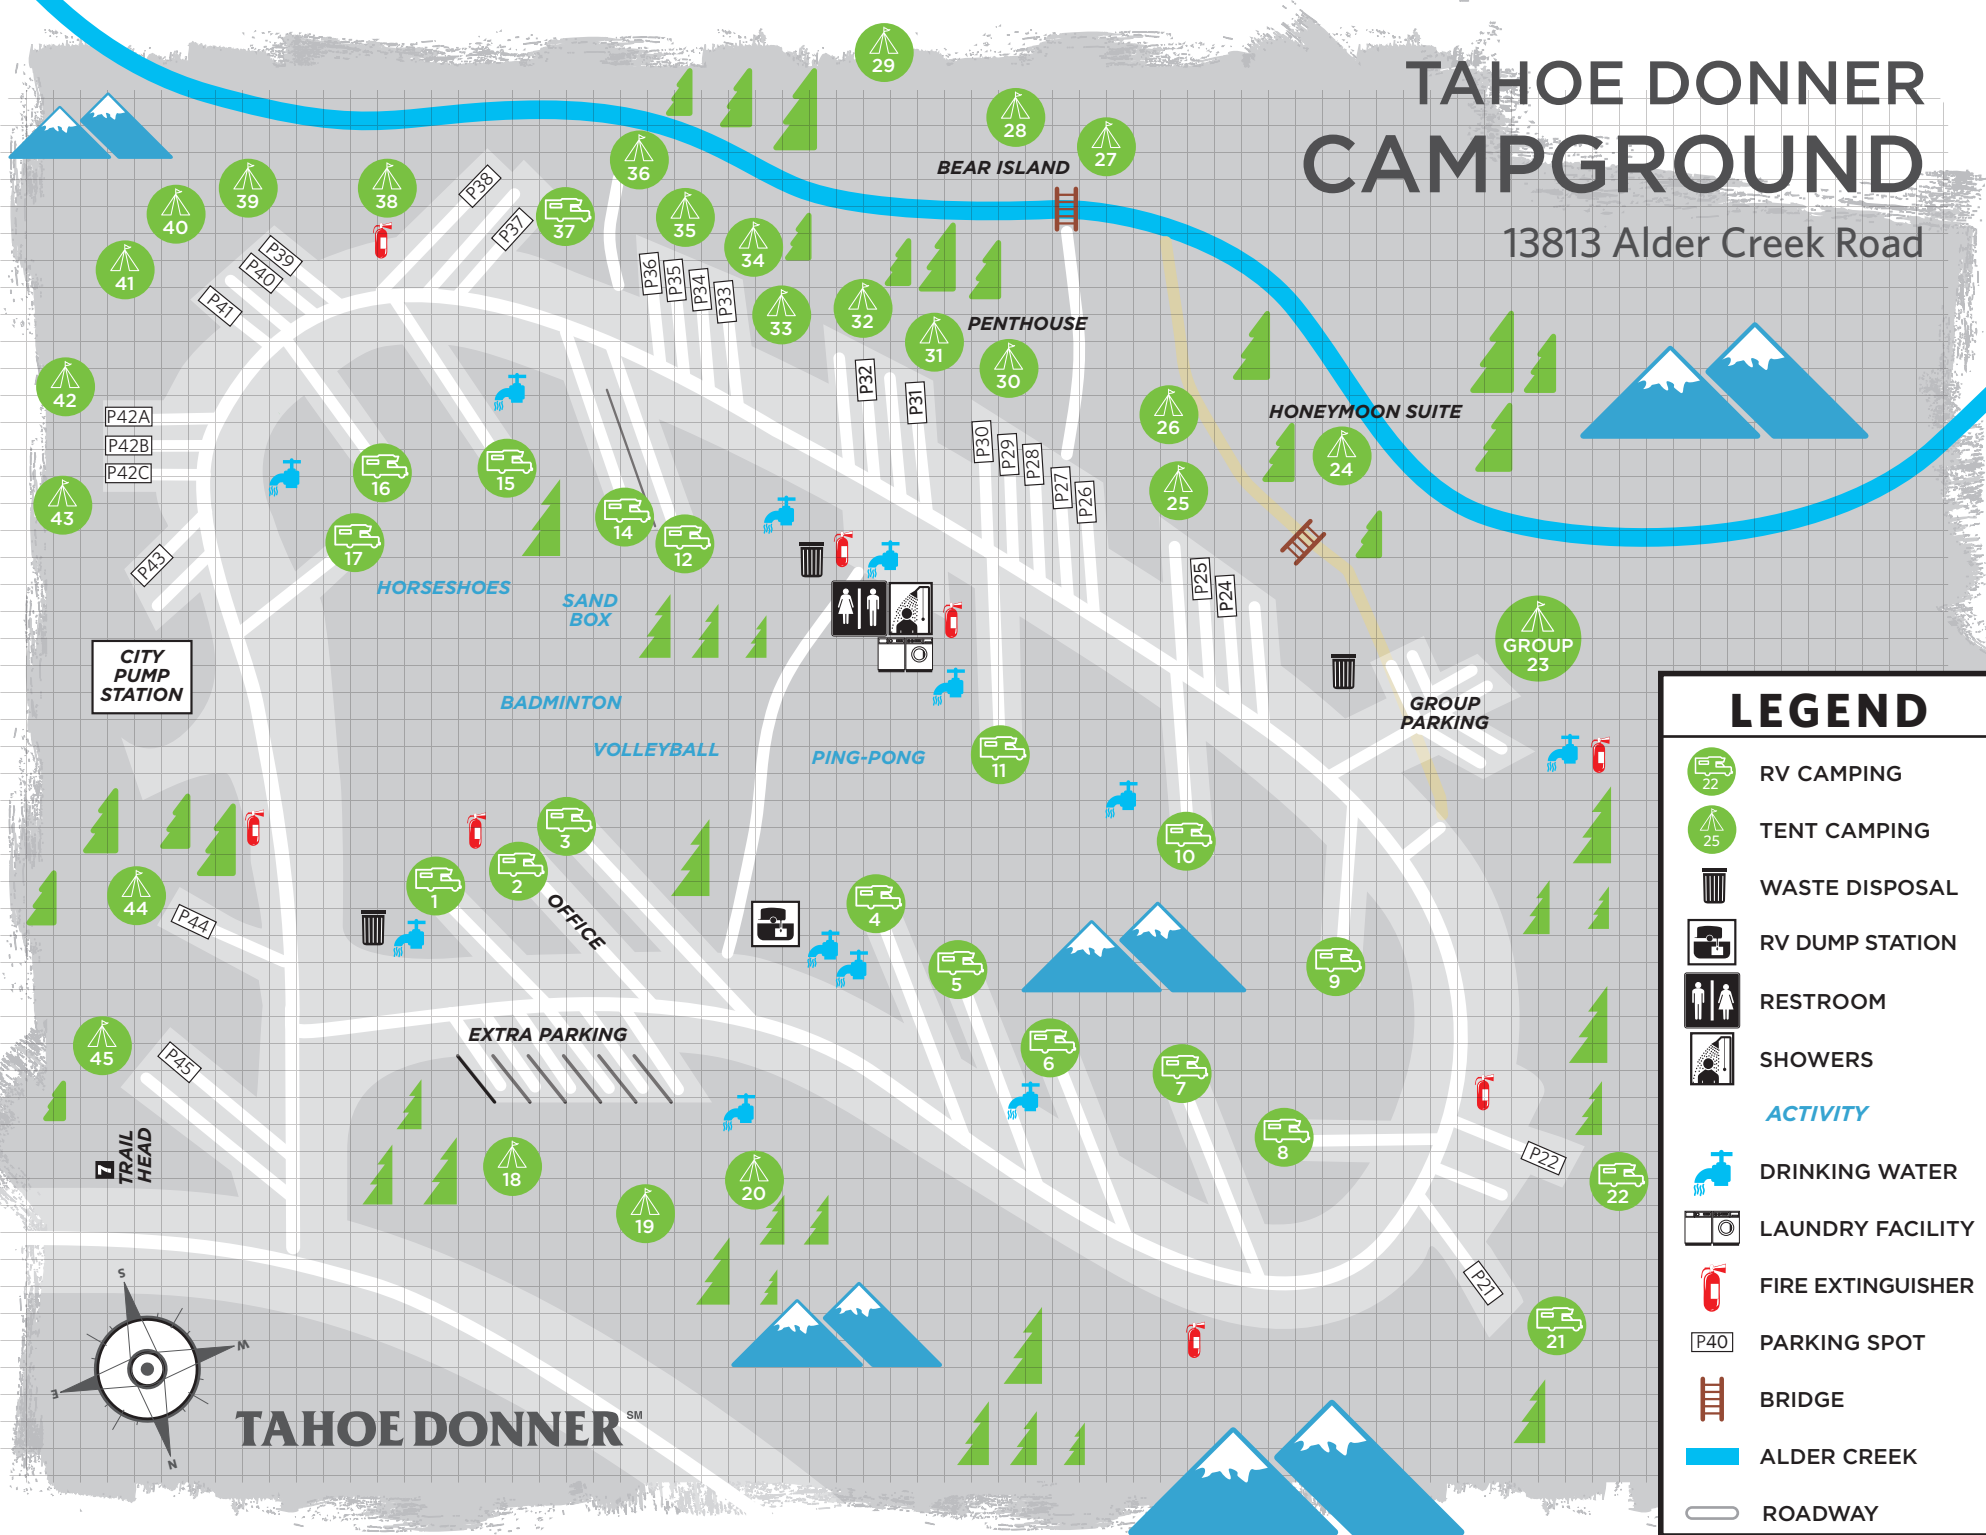

# TAHOE DONNER CAMPGROUND

13813 Alder Creek Road

LEGEND	
	RV CAMPING
	TENT CAMPING
	WASTE DISPOSAL
	RV DUMP STATION
	RESTROOM
	SHOWERS
<i>ACTIVITY</i>	
	DRINKING WATER
	LAUNDRY FACILITY
	FIRE EXTINGUISHER
	PARKING SPOT
	BRIDGE
	ALDER CREEK
	ROADWAY

TAHOE DONNER<sup>SM</sup>