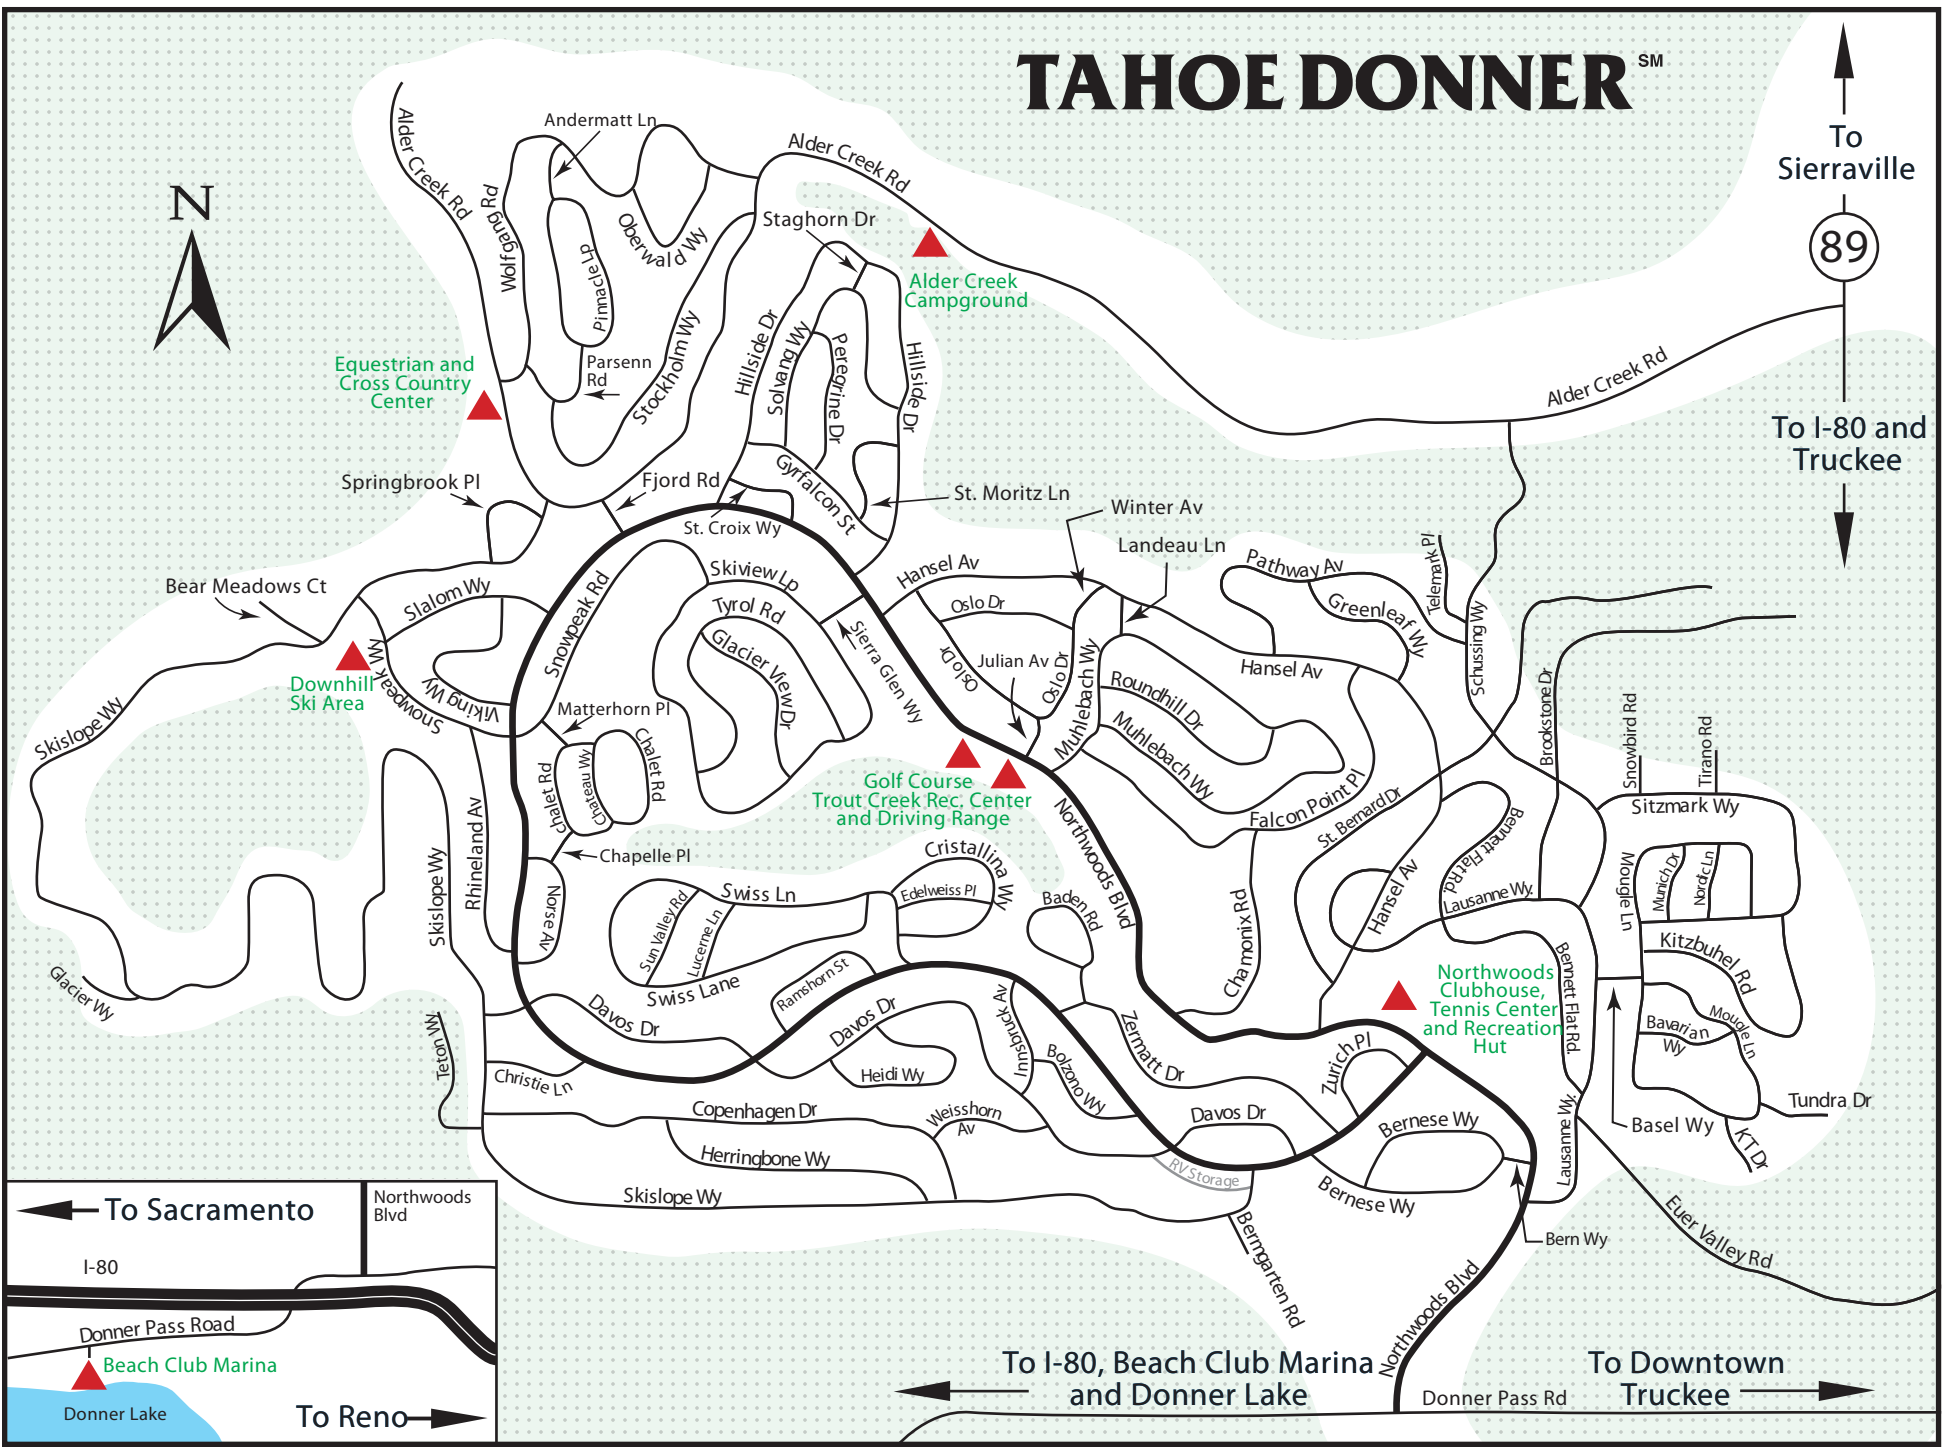

TAHOE DONNERSM

To Sierraville
89
To I-80 and Truckee

To I-80, Beach Club Marina and Donner Lake
Donner Pass Rd
To Downtown Truckee