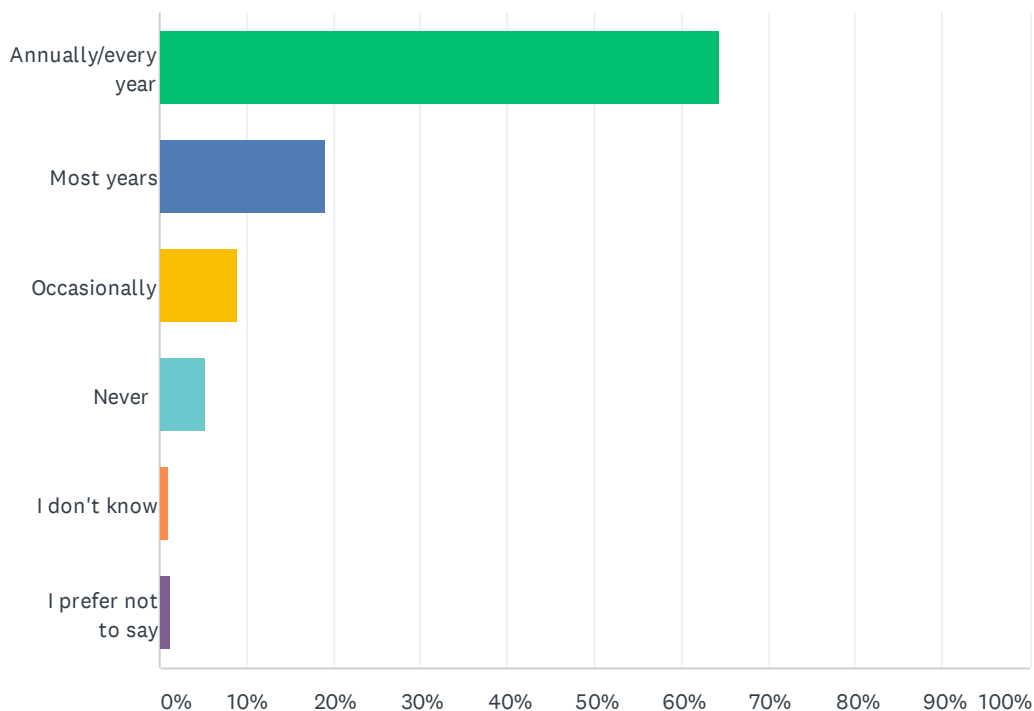

Q1 How frequently do you (or anyone in your household) vote in Tahoe Donner Board of Directors Elections?

Answered: 1,627 Skipped: 0

ANSWER CHOICES	RESPONSES	
Annually/every year	64.35%	1,047
Most years	18.99%	309
Occasionally	8.97%	146
Never	5.29%	86
I don't know	1.04%	17
I prefer not to say	1.35%	22
Total Respondents: 1,627		