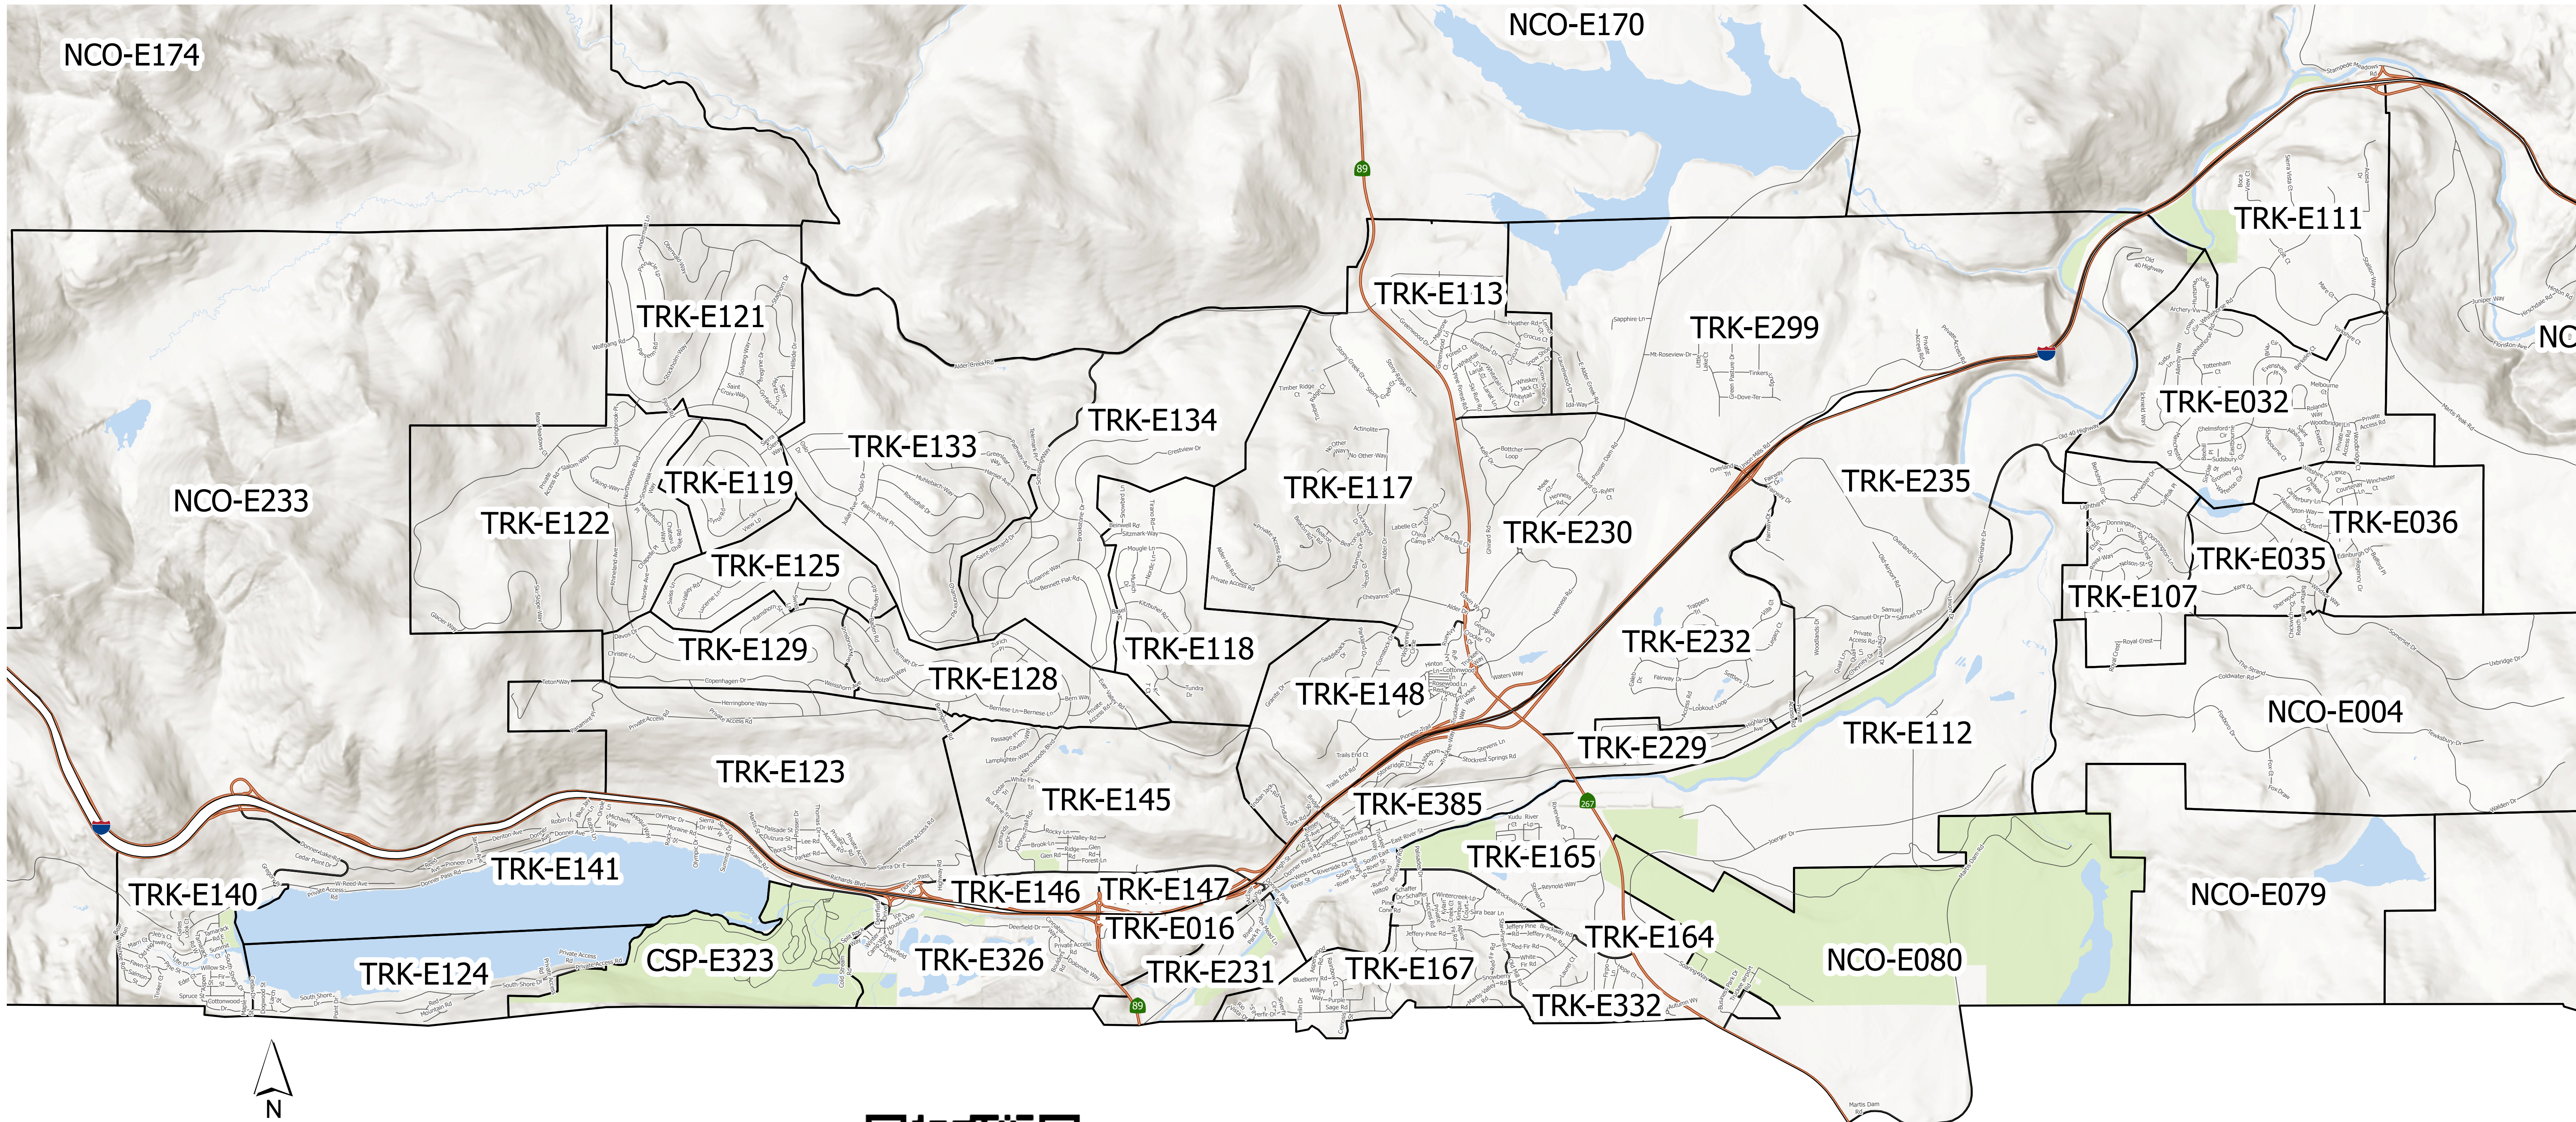

Town of Truckee Evacuation Zone Map

□ Nevada County East Evacuation Zones

Scan to go to ZONEHAVEN Map

ZONEHAVEN