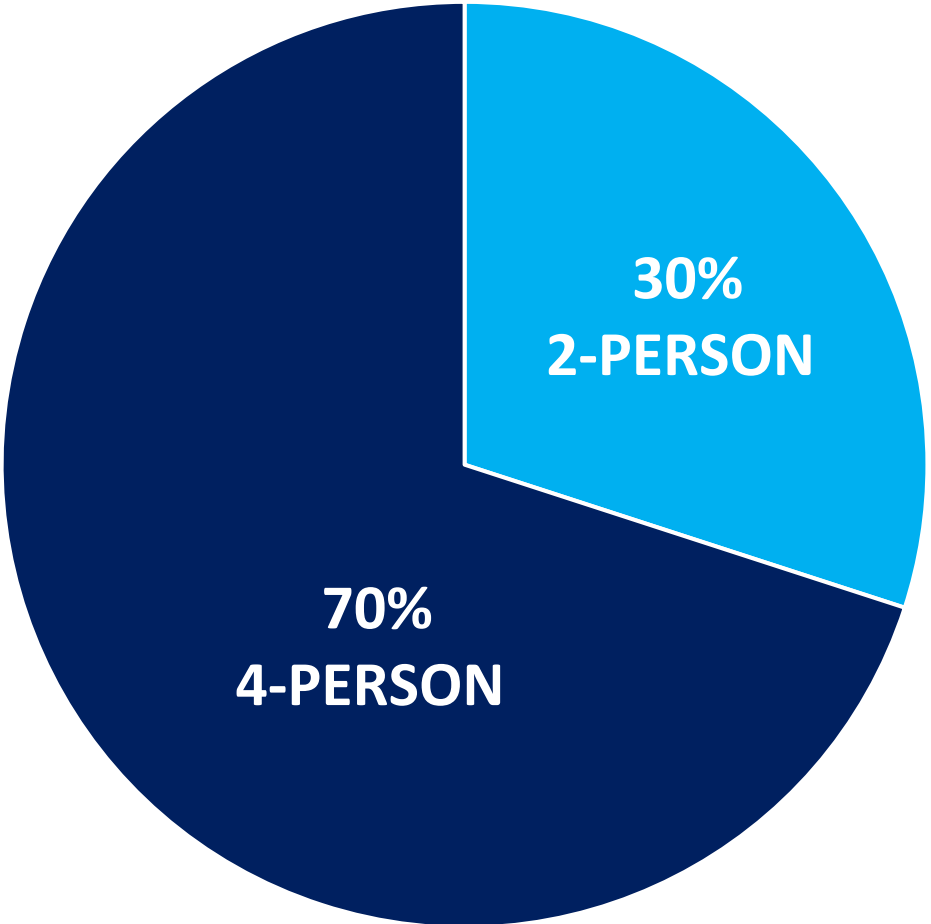

TOTAL REC FEES SOLD BREAKDOWN BY VOLUME

CHANGE IN PAST REC FEE PURCHASE HISTORY

OF THE 2-PERSON PURCHASES

- 82% “downgraded” from the 4-person option
- 18% did not buy the Rec Fee last year

OF THE 4-PERSON PURCHASES