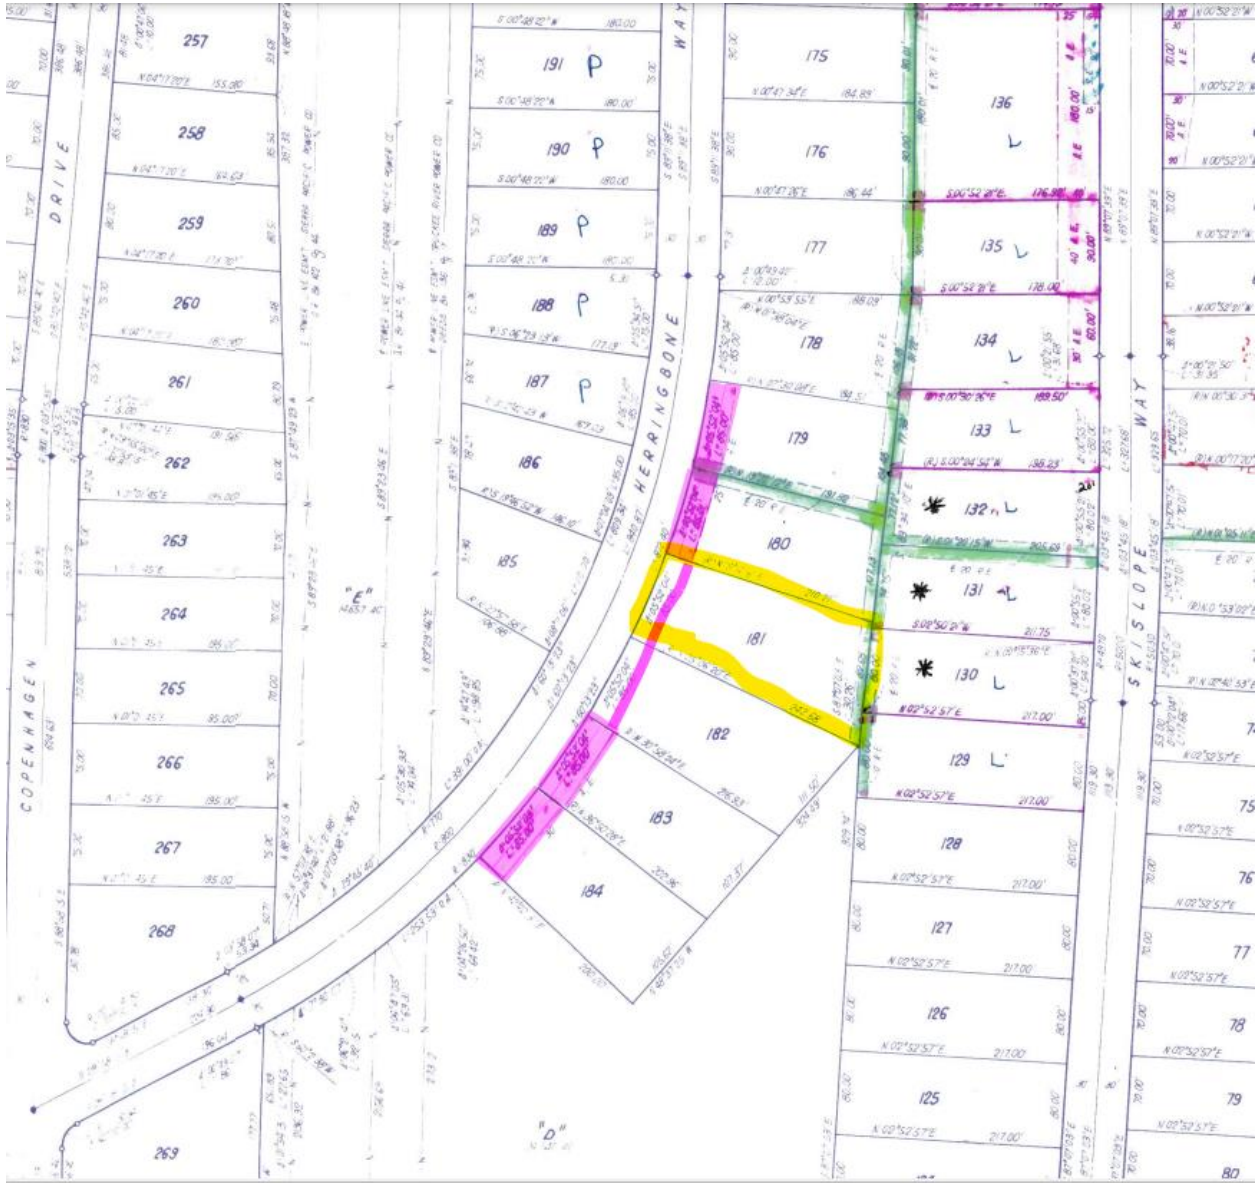

Exhibit C

Plat Map: Lot 181 is located at the end of an access easement (dominant parcel) together with Lots 179 & 180

Satellite view