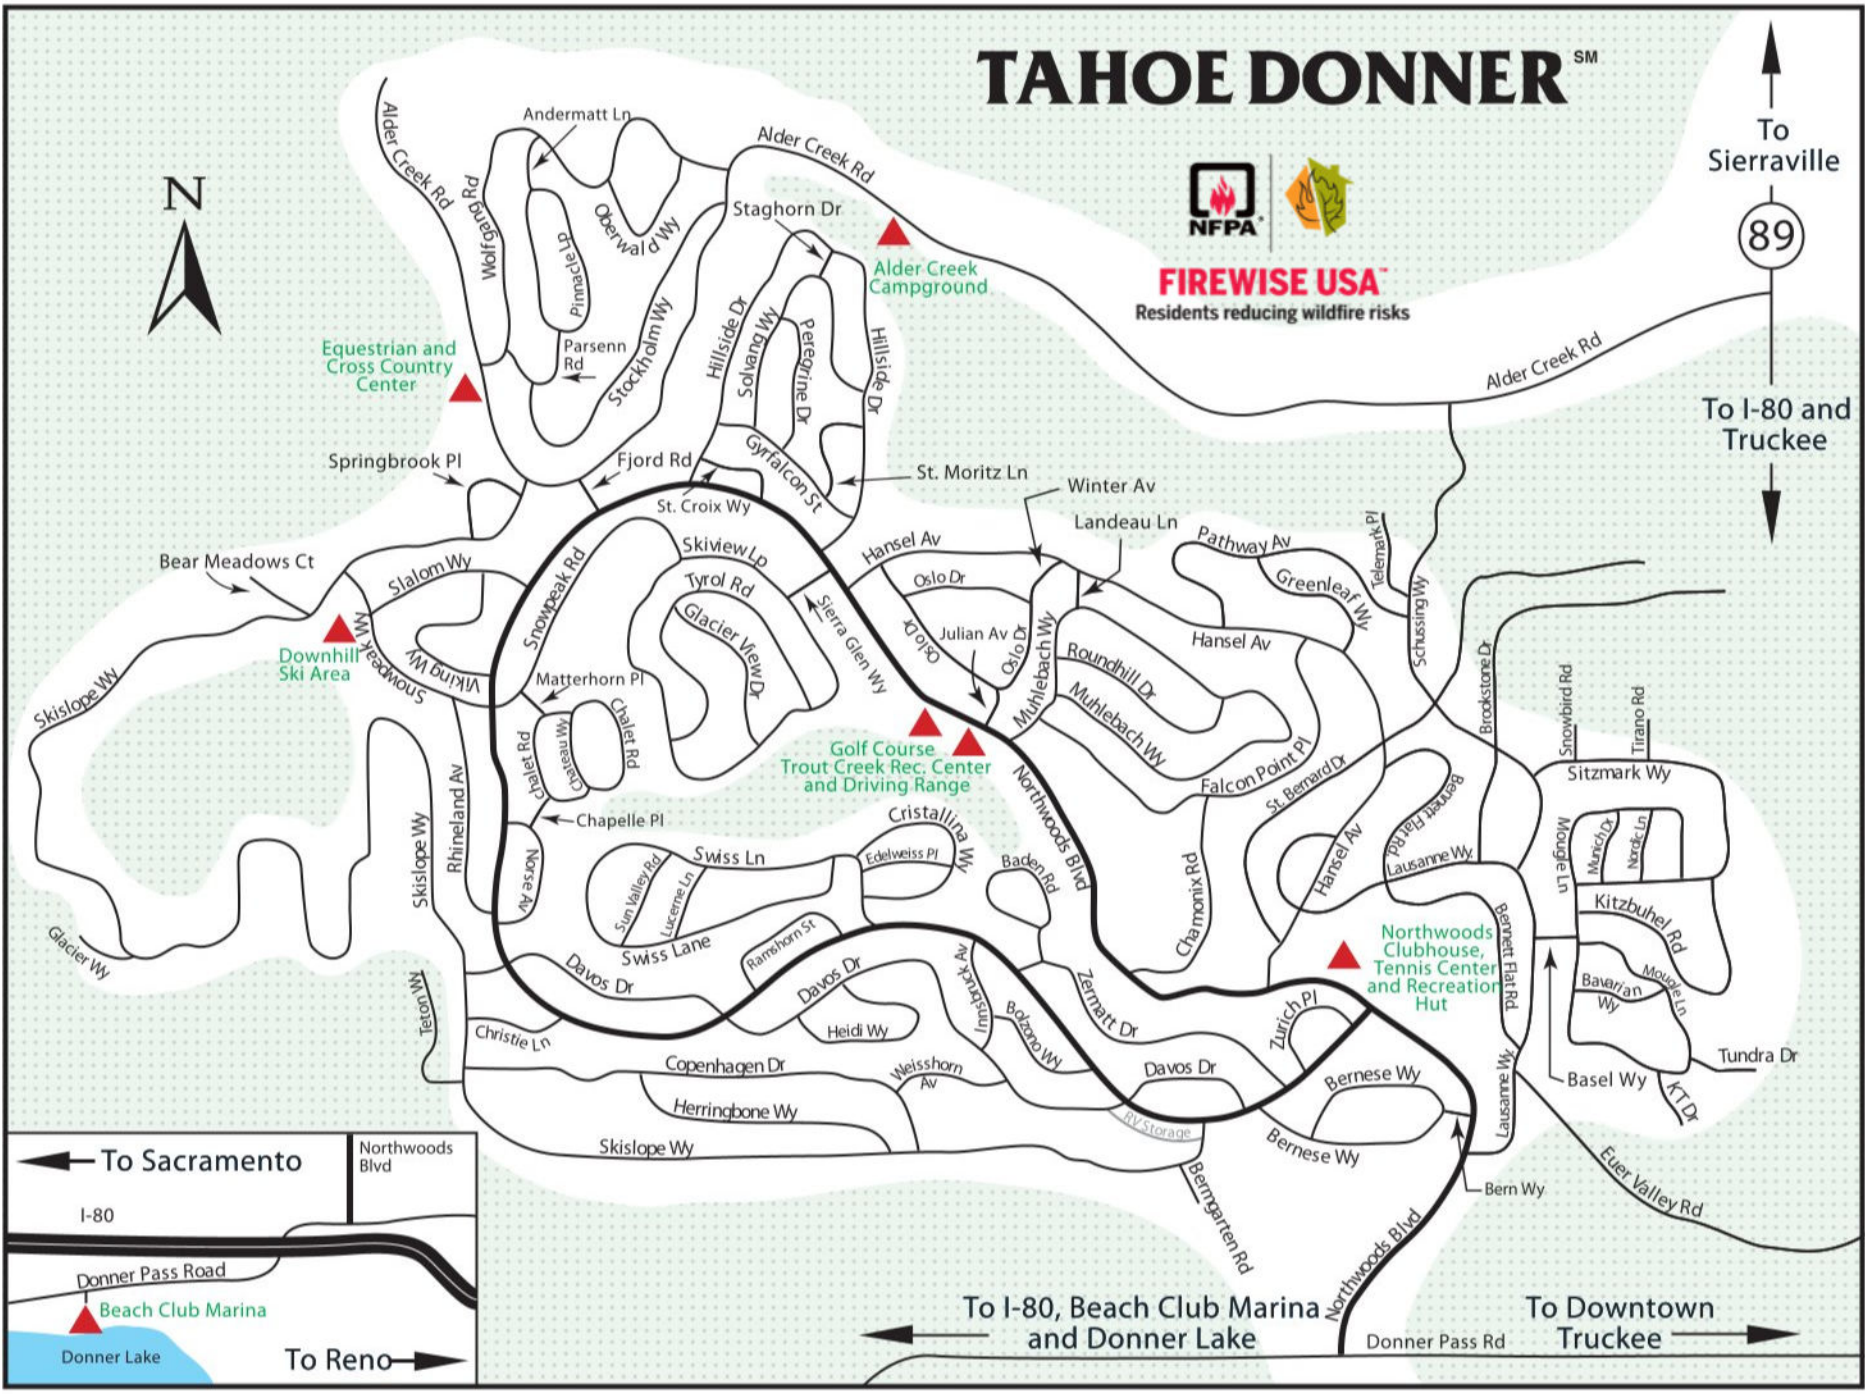

TAHOE DONNERSM

FIREWISE USASM
Residents reducing wildfire risks

To
Sierraville
89
To I-80 and
Truckee

To I-80, Beach Club Marina
and Donner Lake

To Downtown
Truckee