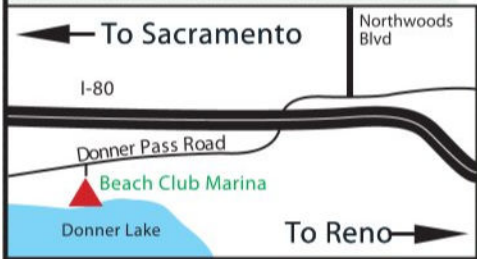

TAHOE DONNERSM

FIREWISE USASM
Residents reducing wildfire risks

To
Sierraville
89
To I-80 and
Truckee

To I-80, Beach Club Marina
and Donner Lake

To Downtown
Truckee